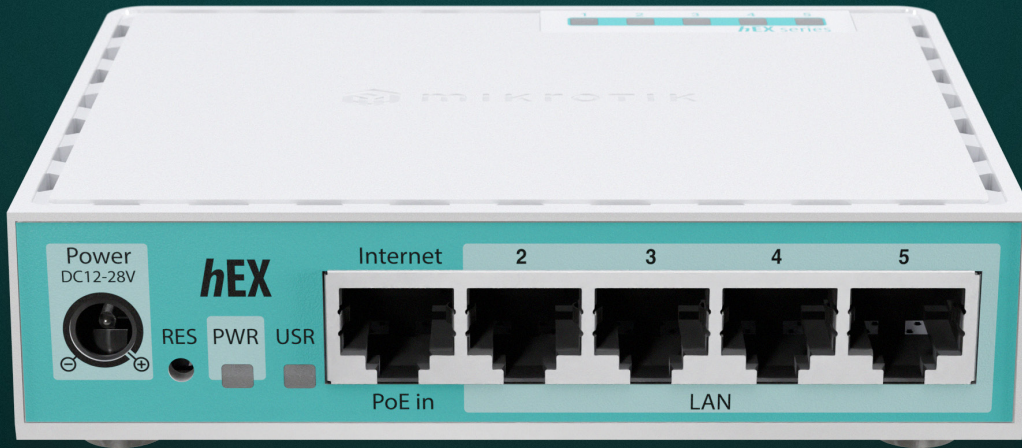

# hEX

The classic hEX refresh: same price, twice the performance!

The staple of affordable routing for every home is back – stronger than ever.

**\$ 59.95**

**PDF**

-  512 MB RAM
-  DC JACK, POE-IN
-  5X GIGABIT ETHERNET PORTS
-  MODERN DUAL-CORE ARM64 CPU
-  ROUTEROS V7
-  USB

The affordable, reliable router you know and trust is now stronger than ever. With the latest refresh, the hEX delivers twice the performance for the same great price. Whether you're looking for a rock-solid solution for your home or small office, hEX ensures seamless and stable connectivity with a powerful upgrade: we've **increased the RAM from 256 MB to 512 MB**, and replaced the **CPU** with a **modern ARM64-bit dual-core** workhorse!

Depending on your config, the performance increase can reach 100-134%!

	Bridging (fast path) Mbps (1518)	Routing (fast path) Mbps (1518)	Routing (25 ip filter rules) Mbps (1518)
old hEX (RB750Gr3)	1764	1802.2	766.4
<b>hEX refresh (E50UG)</b>	<b>4132.4</b>	<b>3646.6</b>	<b>1430.3</b>
	<b>+134.26%</b>	<b>+102.34%</b>	<b>+86.63%</b>

*With 5x Gigabit Ethernet ports, hEX is the most cost-effective way to interconnect your main home or office devices. And you can use the full-sized USB port to add extra storage to stream high-quality media across devices!*